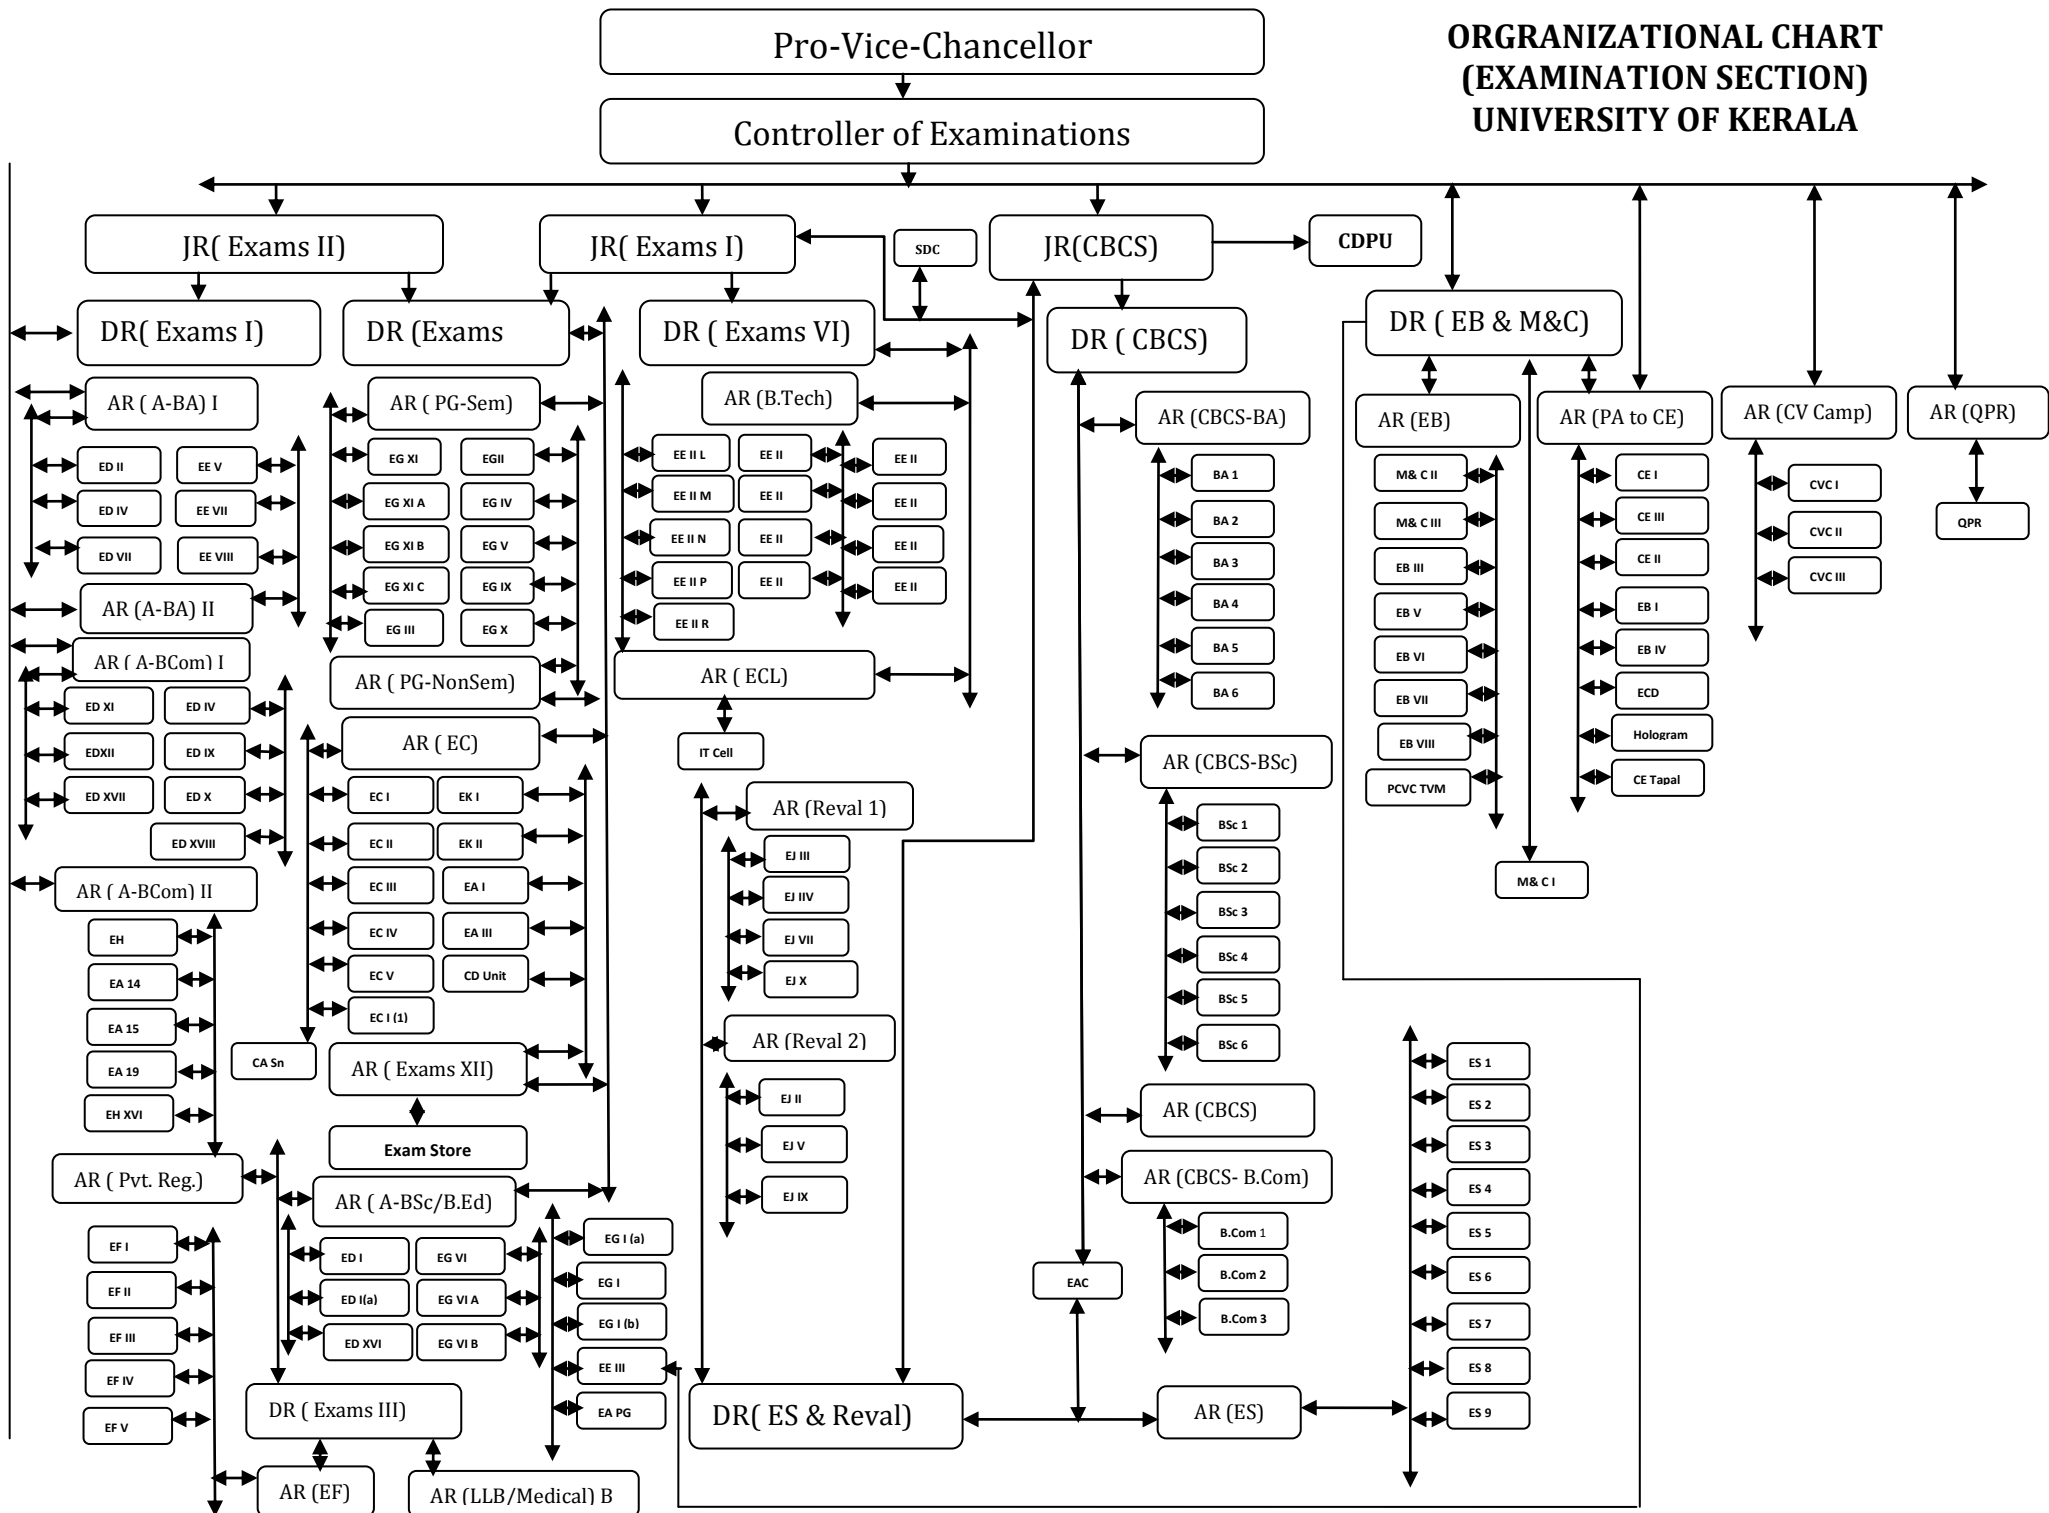

ORGANIZATIONAL CHART UNIVERSITY OF KERALA

ORGANIZATIONAL CHART (EXAMINATION SECTION) UNIVERSITY OF KERALA

• For PG Courses- AR (PG-Sem) and DR (Exams IV)
• JR (Exams I) – For Medical Courses DR (EB & M&C)