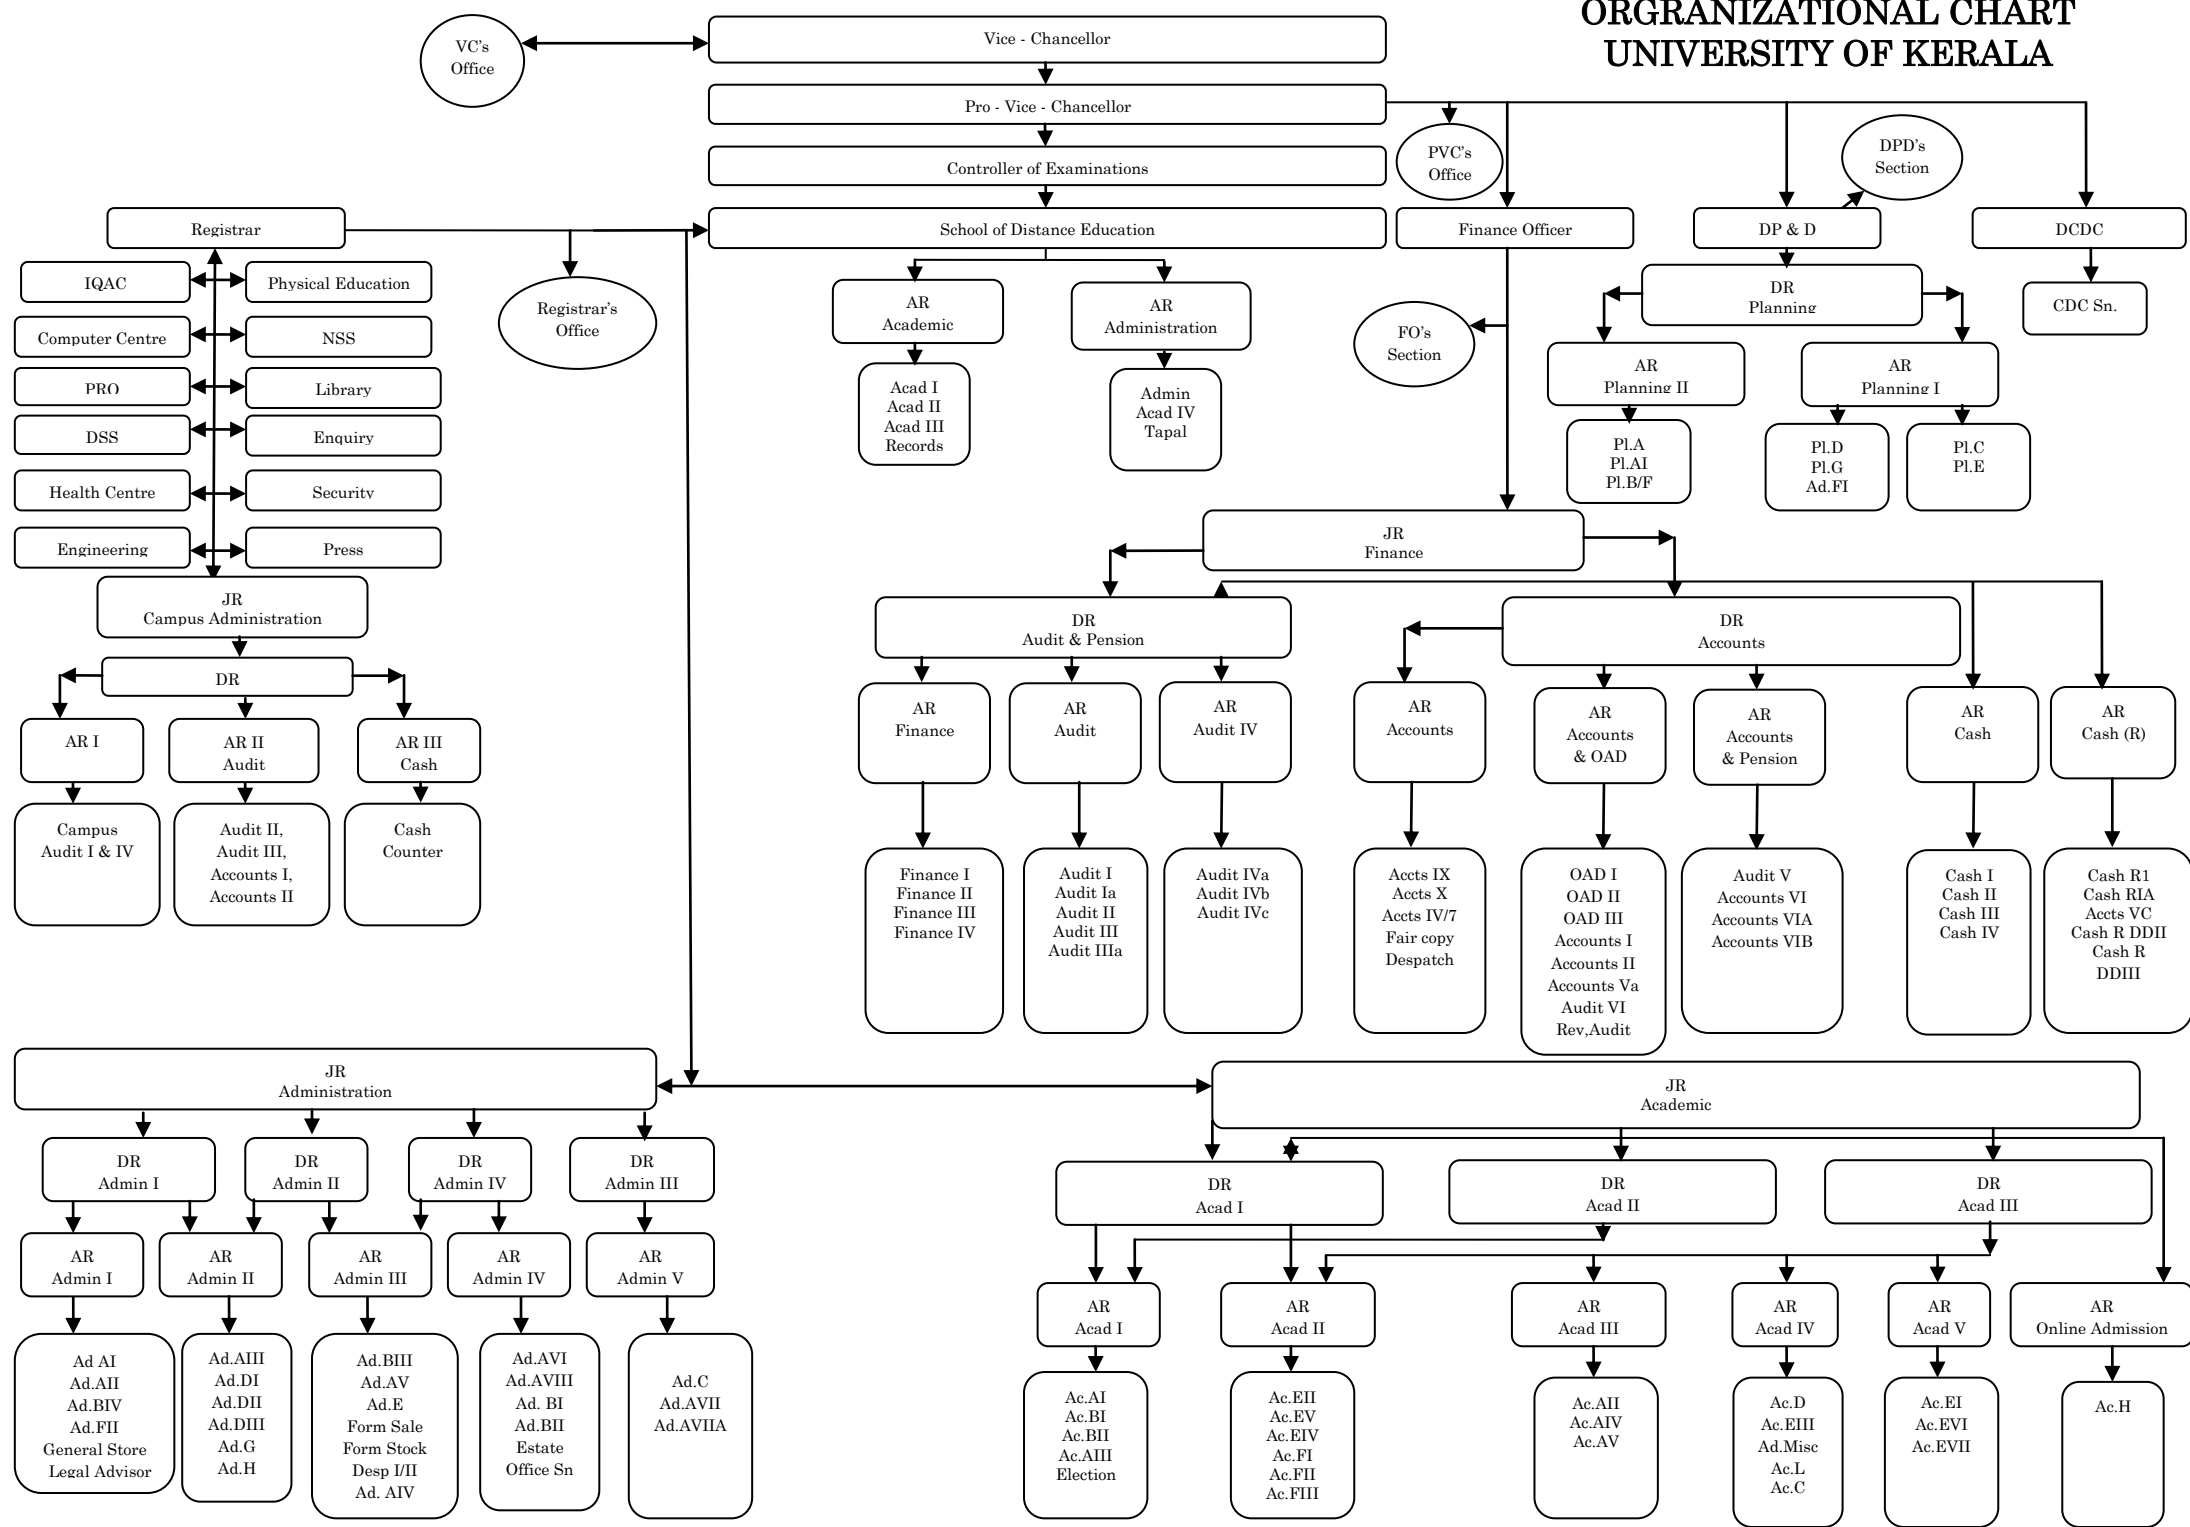

ORGANIZATIONAL CHART UNIVERSITY OF KERALA

ORGANIZATIONAL CHART (EXAMINATION SECTION) UNIVERSITY OF KERALA

• For PG Courses- AR (PG-Sem) and DR (Exams IV)
• JR (Exams I) – For Medical Courses DR (EB & M&C)